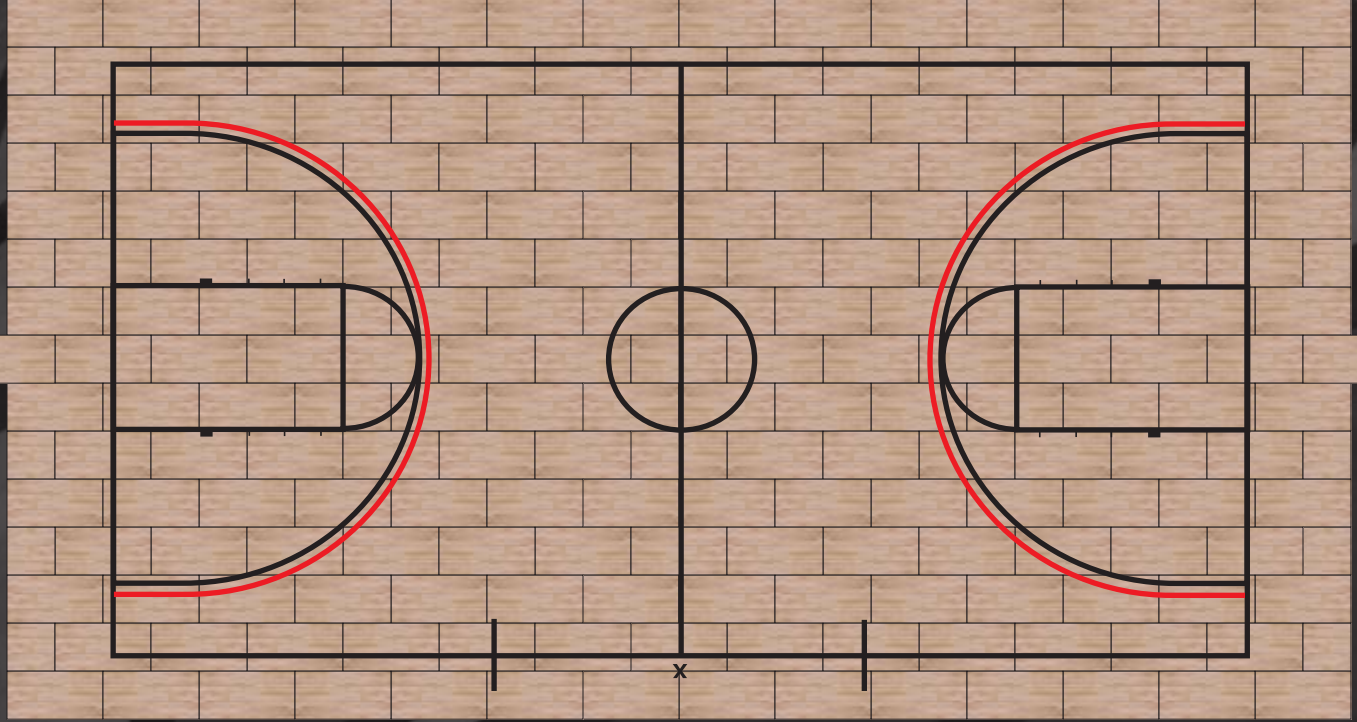

THE COURTSPTS ACTION NITROPANEL® PORTABLE FLOOR SYSTEM

112' x 60'

8 feet

Scale 1/2" = 8 feet

191 - 4' x 8' panels - 165 lbs each | 12 - 4' x 4' panels - 82.5 lbs each | total - 203 panels

120' x 60'

8 feet

Scale 1/2" = 8 feet

217 - 4' x 8' panels - 165 lbs each | 16 - 4' x 4' panels - 82.5 lbs each | total - 233 panels

dream big with COURTSPTS

Toll Free 877-929-6677 Fax (360) 834-3837 service@courtsptsinc.com www.courtfloors.com