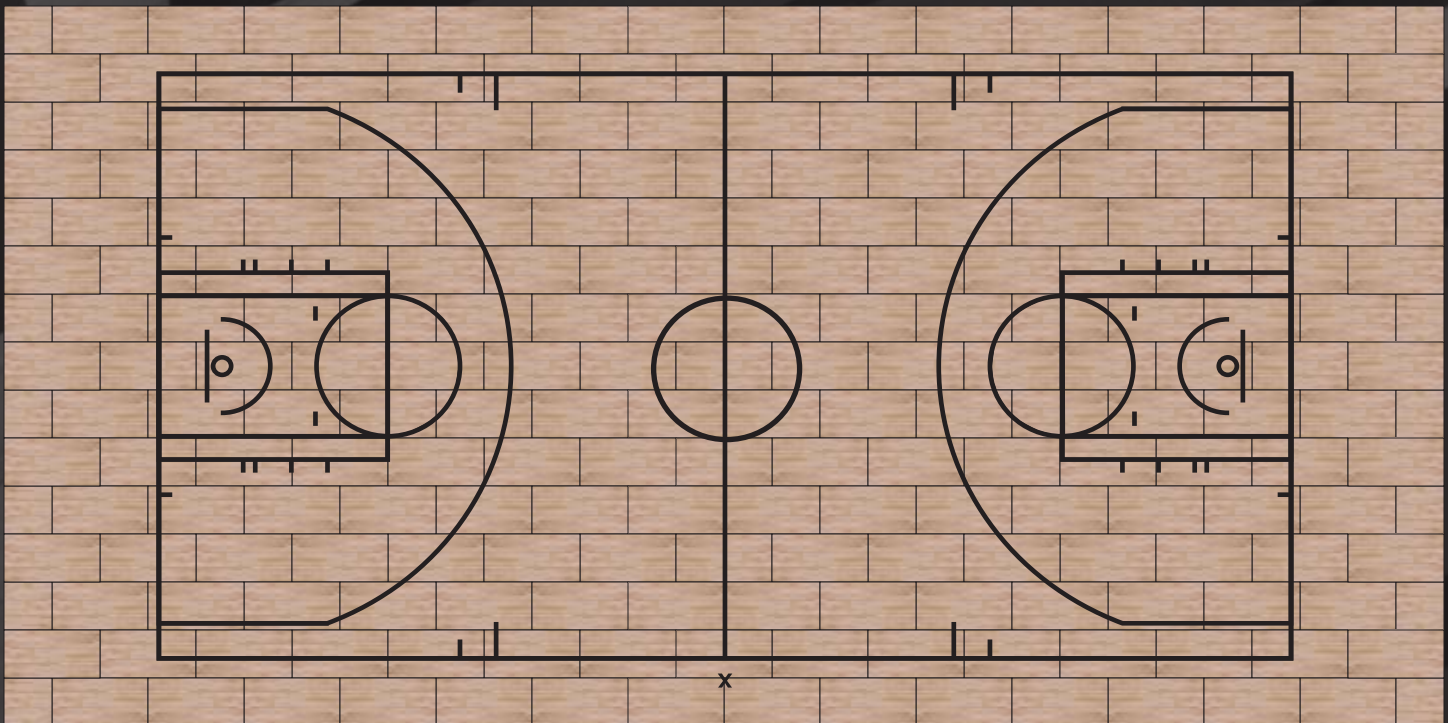

THE COURTSPTS ACTION NITROPANEL® PORTABLE FLOOR SYSTEM

112' x 60'

8 feet

Scale 1/2" = 8 feet

191 - 4' x 8' panels - 165 lbs each | 12 - 4' x 4' panels - 82.5 lbs each | total - 203 panels

120' x 60'

8 feet

Scale 1/2" = 8 feet

217 - 4' x 8' panels - 165 lbs each | 16 - 4' x 4' panels - 82.5 lbs each | total - 233 panels

dream big with COURTSPTS

Toll Free 877-929-6677 Fax (360) 834-3837 service@courtsptsinc.com www.courtfloors.com